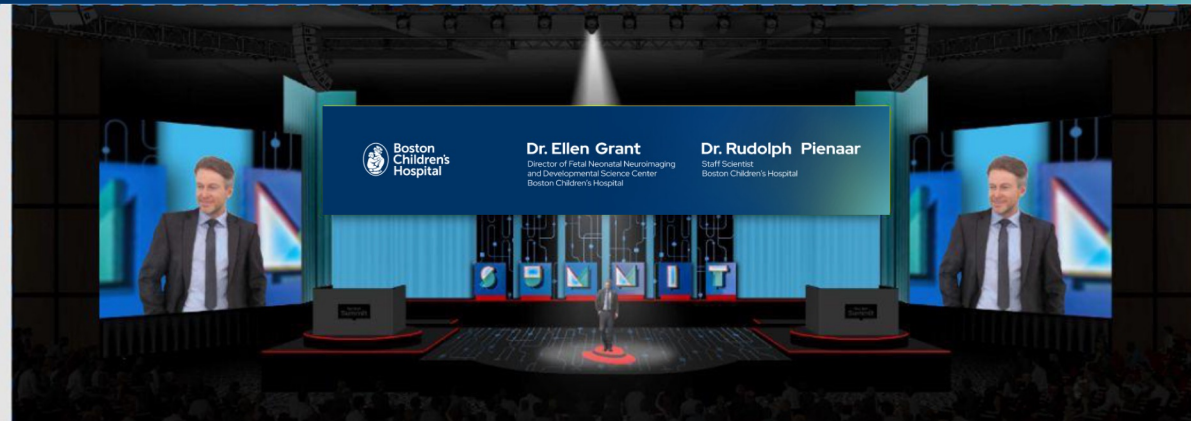

**Boston
Children's
Hospital**

Dr. Rudolph Pienaar

Staff Scientist
Boston Children's Hospital

Boston Children's Hospital

ML Fetal Motion Quantification

time (sec)

Typical fetus

time (sec)

Neural Tube Defect

open source totally
changes the conversation

Red Hat

 **Boston Children's Hospital**

A blue rectangular panel featuring the Red Hat logo (a red hat icon) and the text "Red Hat" in white. Below it is the Boston Children's Hospital logo (a circular seal) and the text "Boston Children's Hospital" in white.