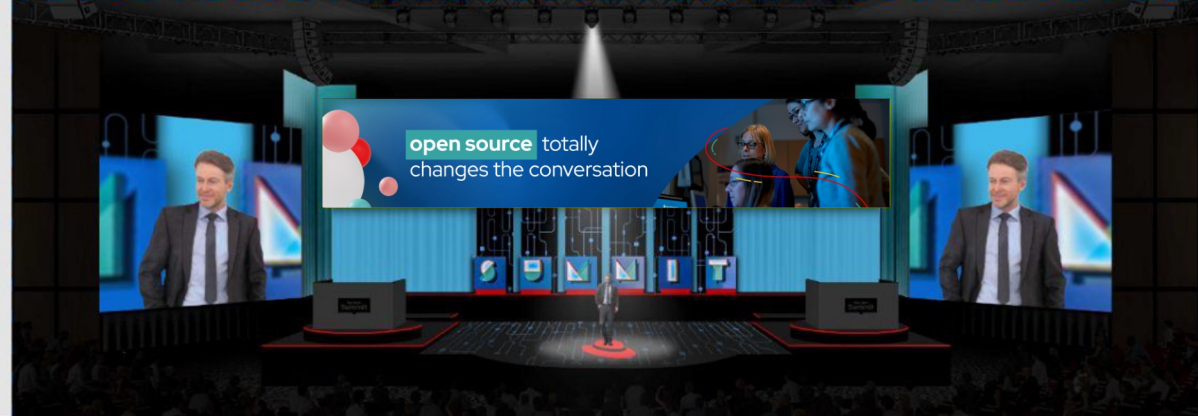

**Boston
Children's
Hospital**

Dr. Rudolph Pienaar

Staff Scientist
Boston Children's Hospital

Boston Children's Hospital

ML Fetal Motion Quantification

time (sec)

Typical fetus

time (sec)

Neural Tube Defect

open source totally
changes the conversation

Red Hat

 **Boston Children's Hospital**

A blue rectangular panel featuring the Red Hat logo (a red hat icon) and the text "Red Hat" in white. Below it is the Boston Children's Hospital logo (a circular seal) and the text "Boston Children's Hospital" in white.