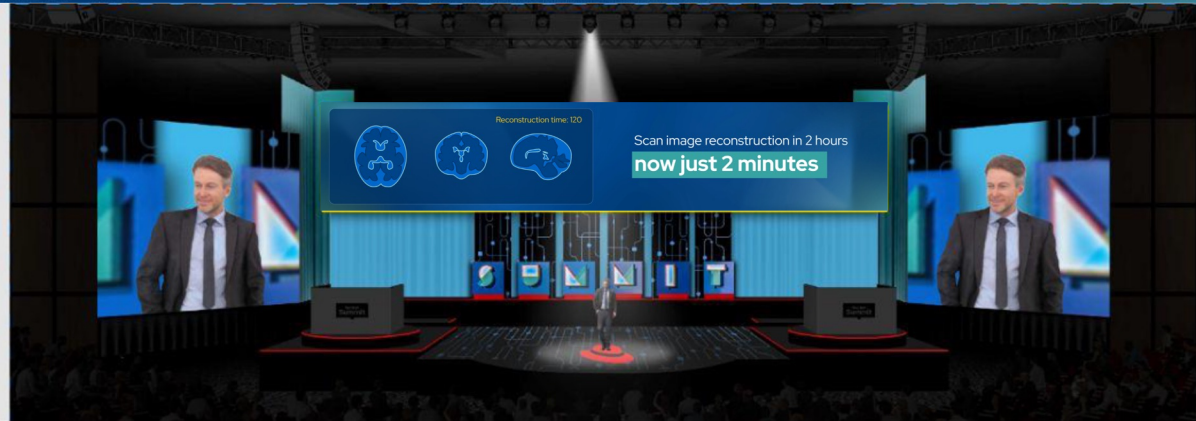

**Boston
Children's
Hospital**

Dr. Rudolph Pienaar

Staff Scientist
Boston Children's Hospital

Boston Children's Hospital

ML Fetal Motion Quantification

time (sec)

Typical fetus

time (sec)

Neural Tube Defect

open source totally
changes the conversation

Red Hat

 **Boston Children's Hospital**

A blue rectangular panel featuring the Red Hat logo (a red hat icon) and the text "Red Hat" in white. Below it is the Boston Children's Hospital logo (a circular seal) and the text "Boston Children's Hospital" in white.