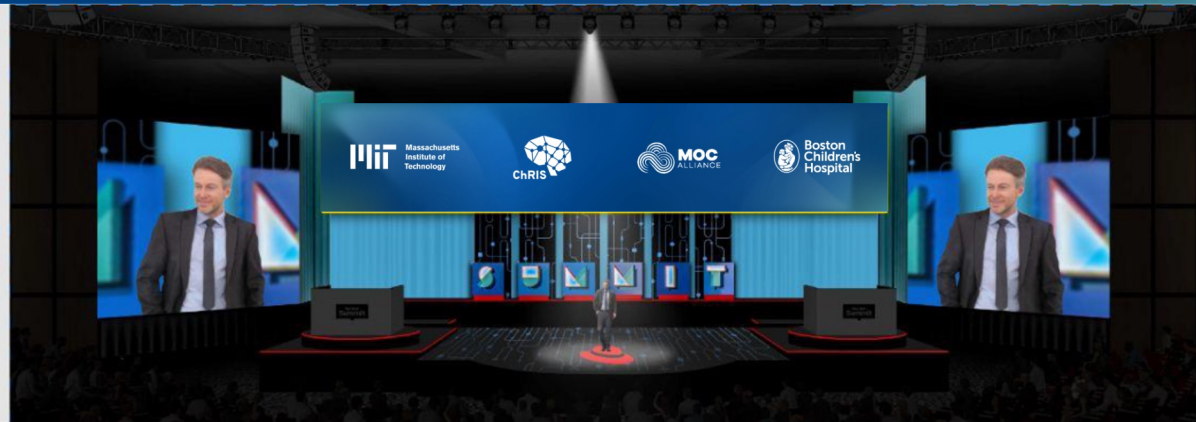

**Boston
Children's
Hospital**

Dr. Rudolph Pienaar

Staff Scientist
Boston Children's Hospital

Boston Children's Hospital

ML Fetal Motion Quantification

time (sec)

Typical fetus

time (sec)

Neural Tube Defect

open source totally
changes the conversation

Red Hat

 **Boston Children's Hospital**

A blue rectangular panel featuring the Red Hat logo (a red hat icon) and the text "Red Hat" in white. Below it is the Boston Children's Hospital logo (a circular seal) and the text "Boston Children's Hospital" in white.