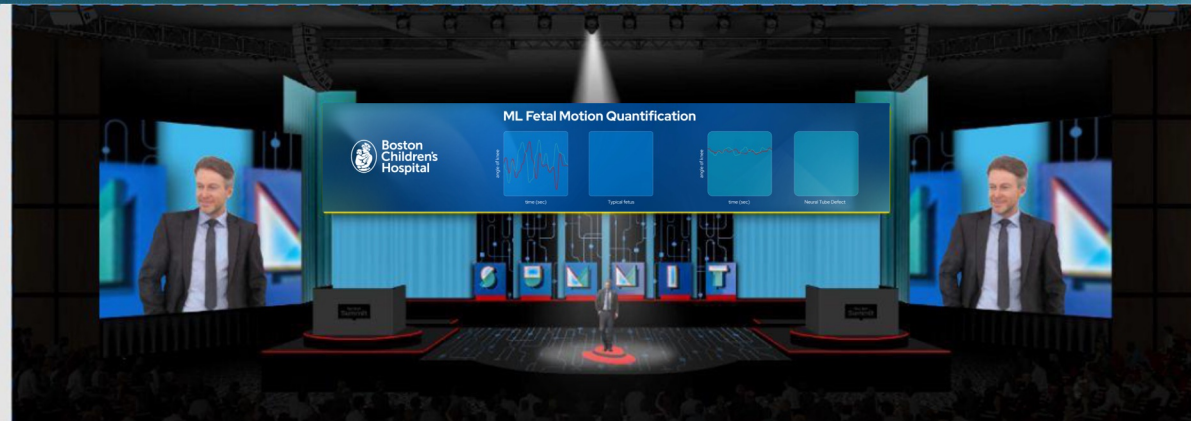

**Boston
Children's
Hospital**

Dr. Rudolph Pienaar

Staff Scientist
Boston Children's Hospital

Boston Children's Hospital

ML Fetal Motion Quantification

time (sec)

Typical fetus

time (sec)

Neural Tube Defect

open source totally
changes the conversation

Red Hat

 **Boston Children's Hospital**

A blue rectangular panel featuring the Red Hat logo (a red hat icon) and the text "Red Hat" in white. Below it is the Boston Children's Hospital logo (a circular seal) and the text "Boston Children's Hospital" in white.